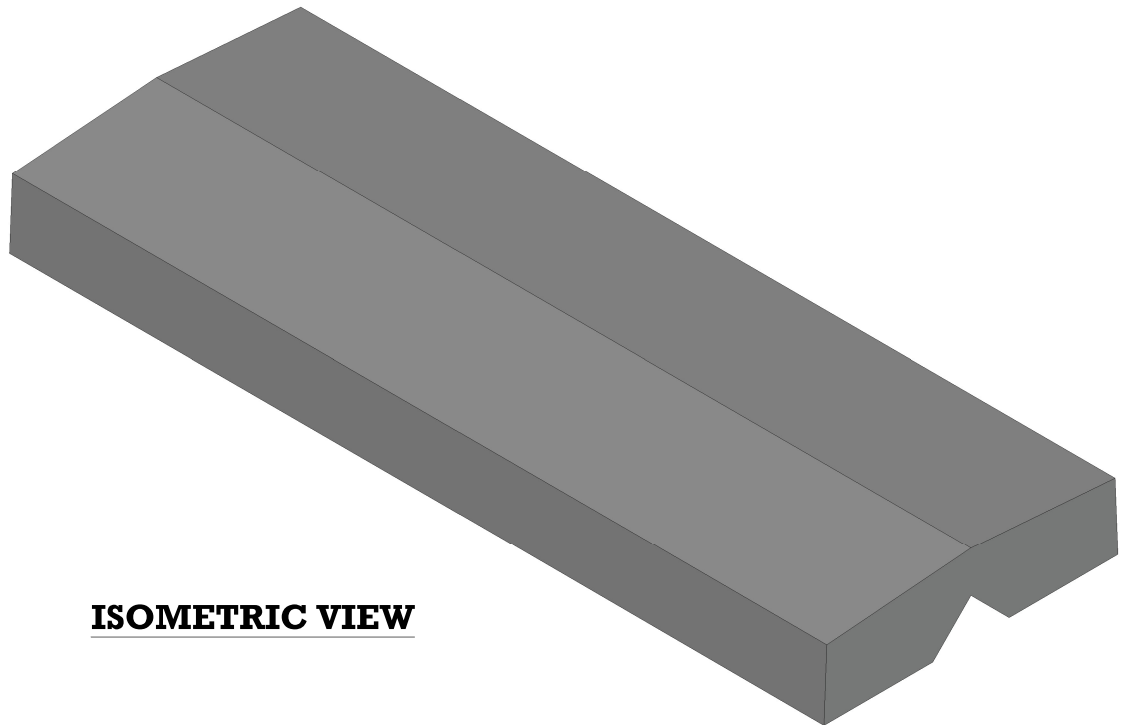

# BARRIER BLOCK TOP CAP

**FRONT VIEW**

**SIDE VIEW**

**ISOMETRIC VIEW**

**NOTES:**

**Weight: 1,200 Lbs.**

**Volume: 7.0 ft<sup>3</sup>**

**-ORIGINAL DESIGN AND DIMENSIONS BASED OFF OF WORLD BLOCK INC.**