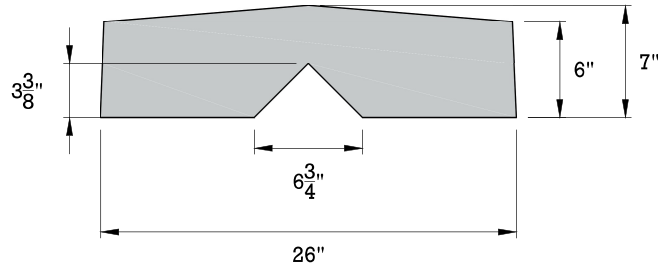

# BARRIER BLOCK TOP CAP

**FRONT VIEW**

**SIDE VIEW**

**ISOMETRIC VIEW**

**NOTES:**

**Weight: 1,200 Lbs.**

**Volume: 7.0 ft<sup>3</sup>**

**-ORIGINAL DESIGN AND DIMENSIONS BASED OFF OF WORLD BLOCK INC.**