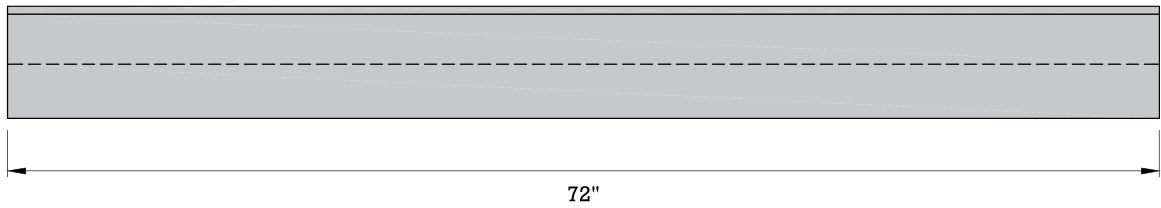

# BARRIER BLOCK TOP CAP

**FRONT VIEW**

**SIDE VIEW**

**ISOMETRIC VIEW**

**NOTES:**

**Weight: 1,200 Lbs.**

**Volume: 7.0 ft<sup>3</sup>**

**-ORIGINAL DESIGN AND DIMENSIONS BASED OFF OF WORLD BLOCK INC.**