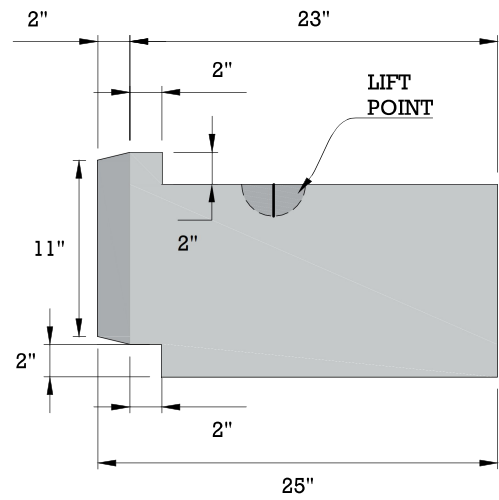

LANDSCAPE BLOCK - FULL

TOP VIEW

FRONT VIEW

SIDE VIEW

ISOMETRIC VIEW

NOTES:

Weight: 450 Lbs.

**ORIGINAL DESIGN AND DIMENSIONS BASED OFF OF WORLD BLOCK INC.
ONE FACE TYPE AVAILABLE.**