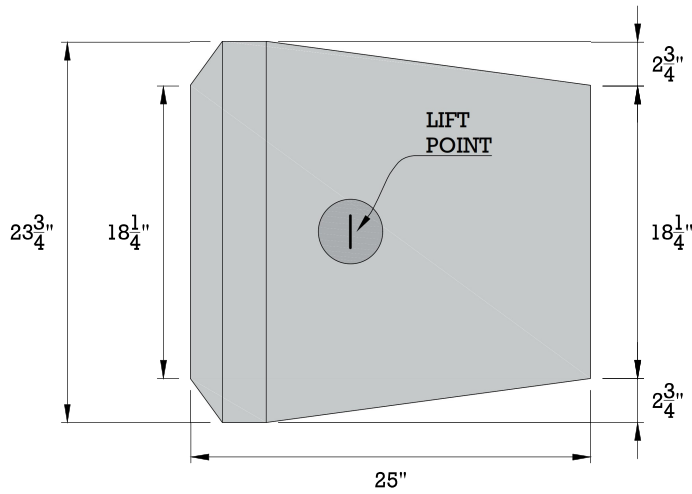

LANDSCAPE BLOCK - FULL

TOP VIEW

FRONT VIEW

SIDE VIEW

ISOMETRIC VIEW

NOTES:

Weight: 450 Lbs.

**ORIGINAL DESIGN AND DIMENSIONS BASED OFF OF WORLD BLOCK INC.
ONE FACE TYPE AVAILABLE.**