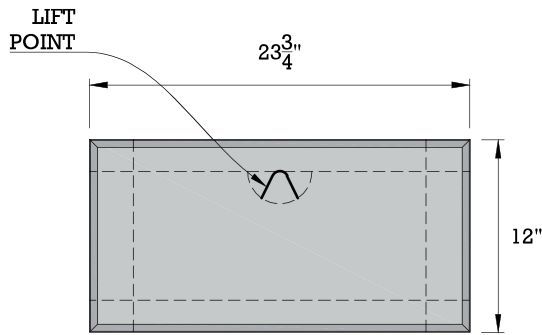

LANDSCAPE BLOCK - FULL

TOP VIEW

FRONT VIEW

SIDE VIEW

ISOMETRIC VIEW

NOTES:

Weight: 450 Lbs.

**ORIGINAL DESIGN AND DIMENSIONS BASED OFF OF WORLD BLOCK INC.
ONE FACE TYPE AVAILABLE.**