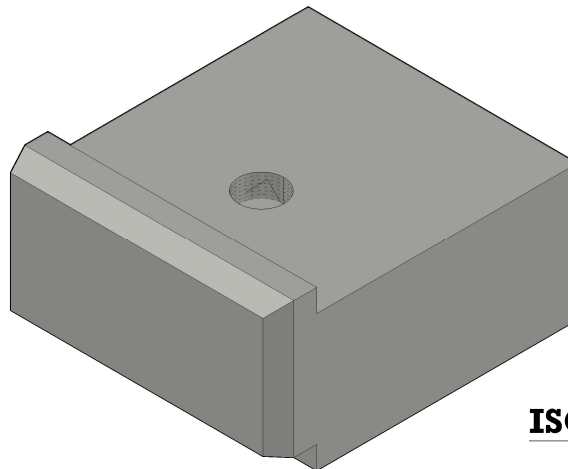

LANDSCAPE BLOCK - FULL

TOP VIEW

FRONT VIEW

SIDE VIEW

ISOMETRIC VIEW

NOTES:

Weight: 450 Lbs.

**ORIGINAL DESIGN AND DIMENSIONS BASED OFF OF WORLD BLOCK INC.
ONE FACE TYPE AVAILABLE.**