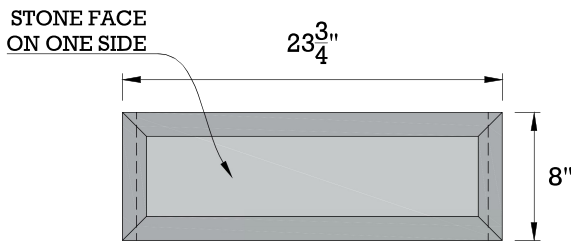

LANDSCAPE BLOCK - TOP

TOP VIEW

SIDE VIEW

FRONT VIEW

ISOMETRIC VIEW

NOTES:

Weight: 80 Lbs.

ORIGINAL DESIGN AND DIMENSIONS BASED OFF OF WORLD BLOCK INC.
ONE FACE TYPE AVAILABLE.