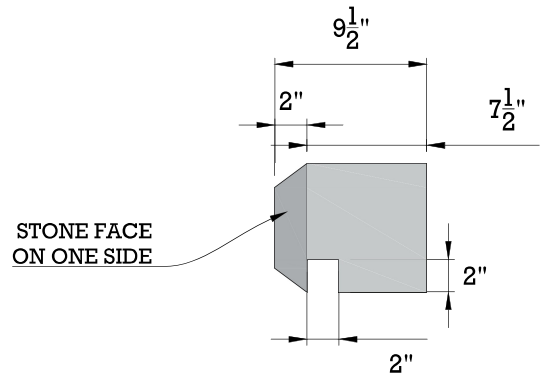

LANDSCAPE BLOCK - TOP

TOP VIEW

SIDE VIEW

FRONT VIEW

ISOMETRIC VIEW

NOTES:

Weight: 80 Lbs.

ORIGINAL DESIGN AND DIMENSIONS BASED OFF OF WORLD BLOCK INC.
ONE FACE TYPE AVAILABLE.