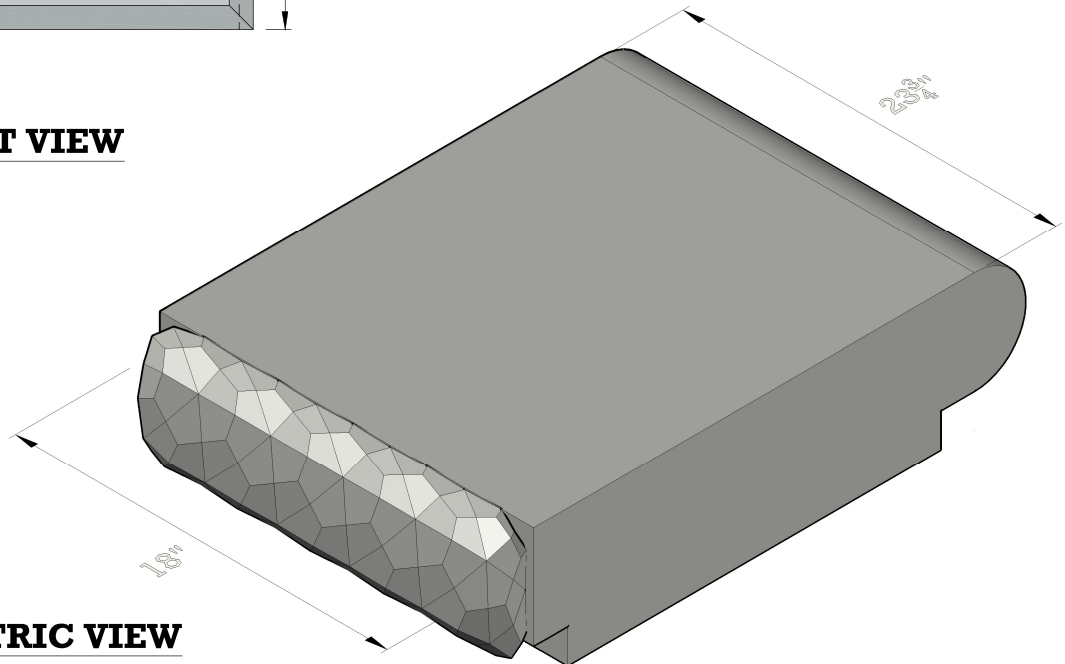

LANDSCAPE BLOCK - TOP

TOP VIEW

SIDE VIEW

FRONT VIEW

ISOMETRIC VIEW

NOTES:

Weight: 80 Lbs.

ORIGINAL DESIGN AND DIMENSIONS BASED OFF OF WORLD BLOCK INC.
ONE FACE TYPE AVAILABLE.