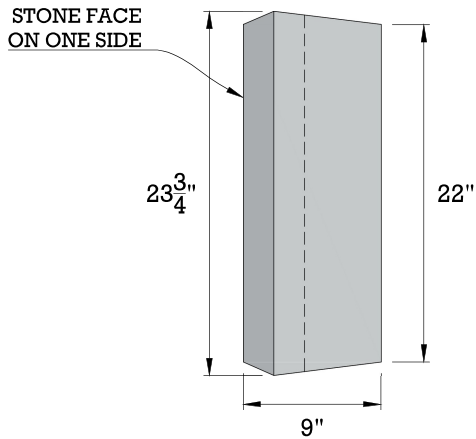

LANDSCAPE BLOCK - TOP

TOP VIEW

SIDE VIEW

FRONT VIEW

ISOMETRIC VIEW

NOTES:

Weight: 80 Lbs.

ORIGINAL DESIGN AND DIMENSIONS BASED OFF OF WORLD BLOCK INC.
ONE FACE TYPE AVAILABLE.